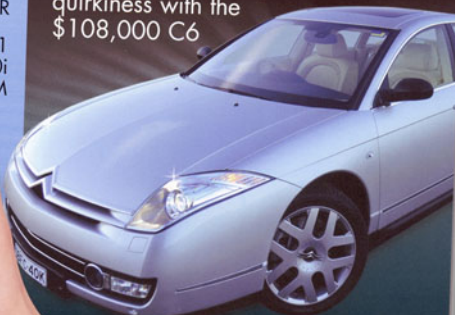

HEY, BIG NOSE!

Citroën regains its quintessential
quirkiness with the
$108,000 C6