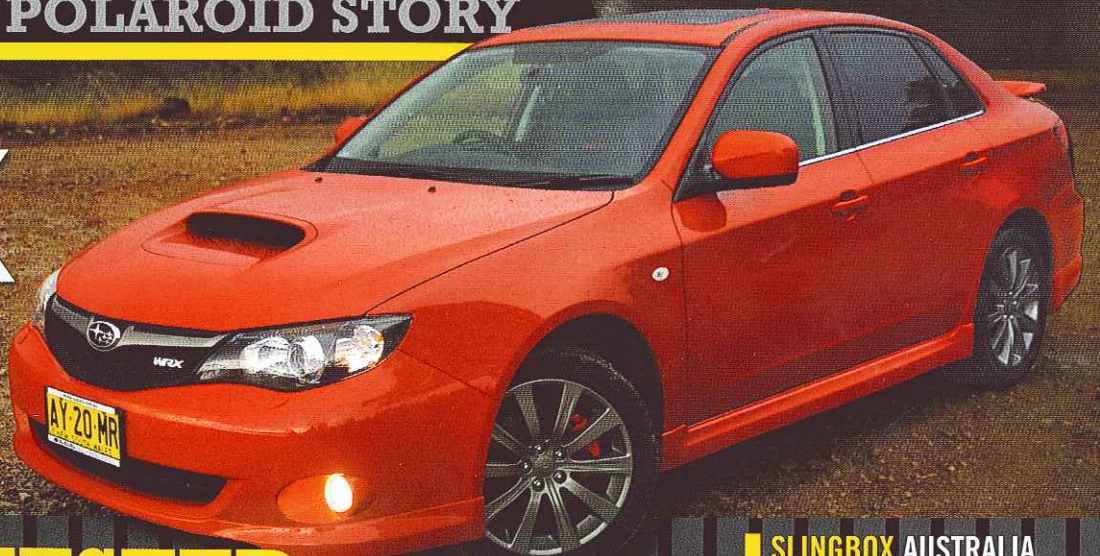

AUSTRALIA'S HOT TECH & COOL GEAR

GEAR

NETBOOKS

POCKET ROCKET PC SHOOT-OUT
ACER, ASUS, DELL, FUJITSU, HP, TOSHIBA

DR LAND & HIS AMAZING INSTANT GOO

THE POLAROID STORY

ROAD TEST

WRX REBOOTED

SUBARU BRINGS BACK
THE FUN FACTOR

TESTED INSIDE

iPOD DOCKS
ALTEC LANSING, GECKO, MEMOREX
NOKIA N96 SMARTPHONE

SLINGBOX AUSTRALIA
SONY XBR45 'LED' TV
TOMTOM RIDER GPS
TOP GAMES FOR IPHONE

March/April 2009 AS\$6.95 NZ\$7.90